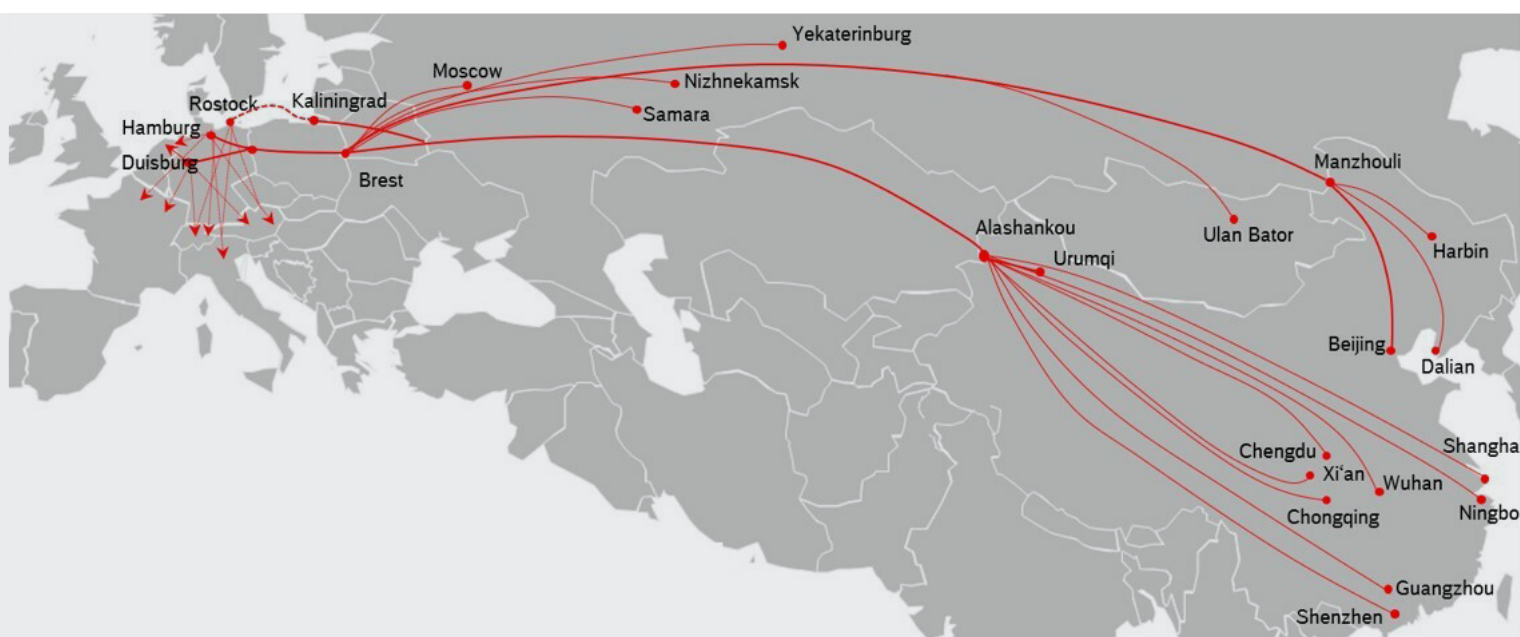

# Rail cargo between China and Europe with DB Cargo Eurasia

DB Cargo Eurasia. Your Partner on the Eurasian corridor.

- Permanent **direct communication with the Chinese logistics platforms**
- **Tailor-made solutions** (pre-/on-carriage, container stuffing, reefer container transports and more)
- **Equipment** in most European and Chinese cities available on request.
- Our service offer includes: **terminal-terminal-, door-door** and **door-terminal delivery**
- **Single Container and Block Train**

## OUR NETWORK - MAIN ROUTES

Your contact partner: Sales DB Cargo Eurasia, Dmitrij Hasenkampf, Telefon: +49 (0) 30 29754884, DB.CE.pmg.asia@deutschebahn.com